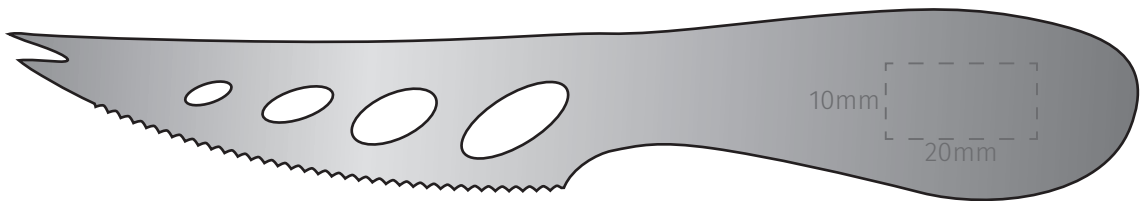

TEMPLATE:
■ CHEESE KNIFE SET

Item shown at 100% actual size when viewed on A4 paper

BRANDING - Pad, Engrave

Max branding area 20 x 10mm