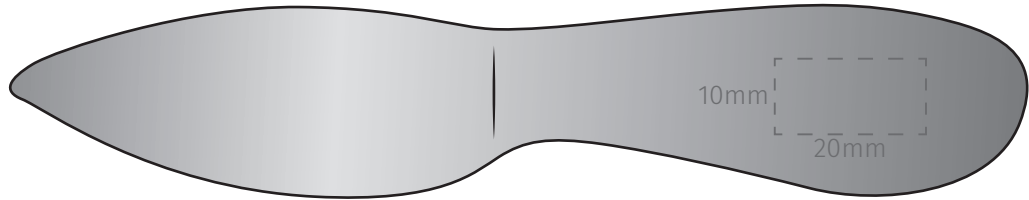

TEMPLATE:
■ CHEESE KNIFE SET

Item shown at 100% actual size when viewed on A4 paper

BRANDING - Pad, Engrave

Max branding area 20 x 10mm