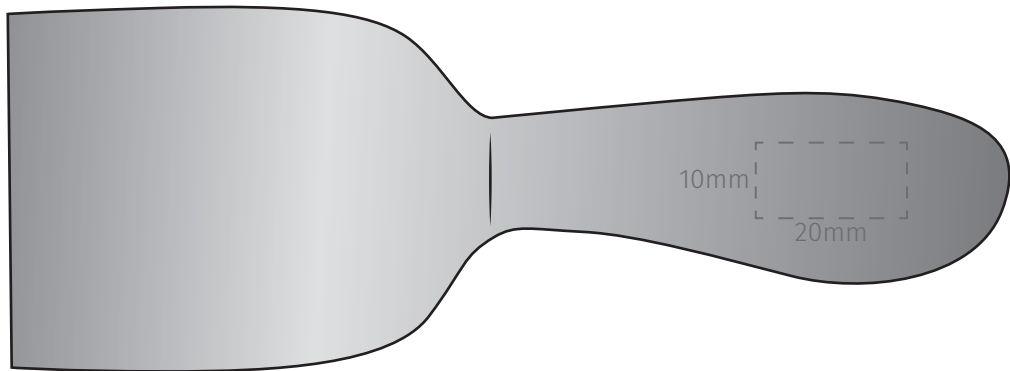

TEMPLATE:
■ CHEESE KNIFE SET

Item shown at 100% actual size when viewed on A4 paper

BRANDING - Pad, Engrave

Max branding area 20 x 10mm