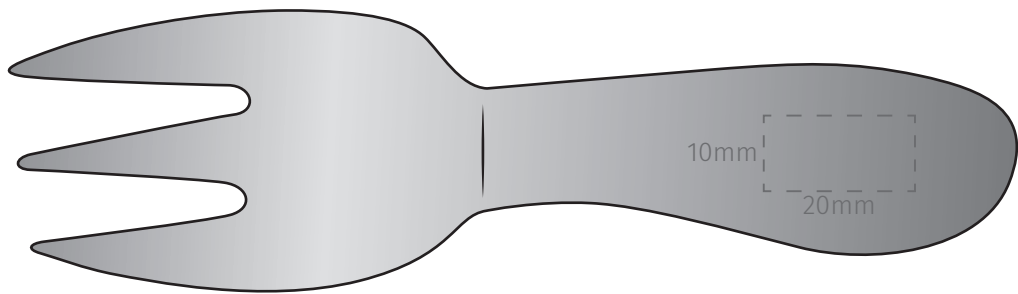

TEMPLATE:
■ CHEESE KNIFE SET

Item shown at 100% actual size when viewed on A4 paper

BRANDING - Pad, Engrave

Max branding area 20 x 10mm